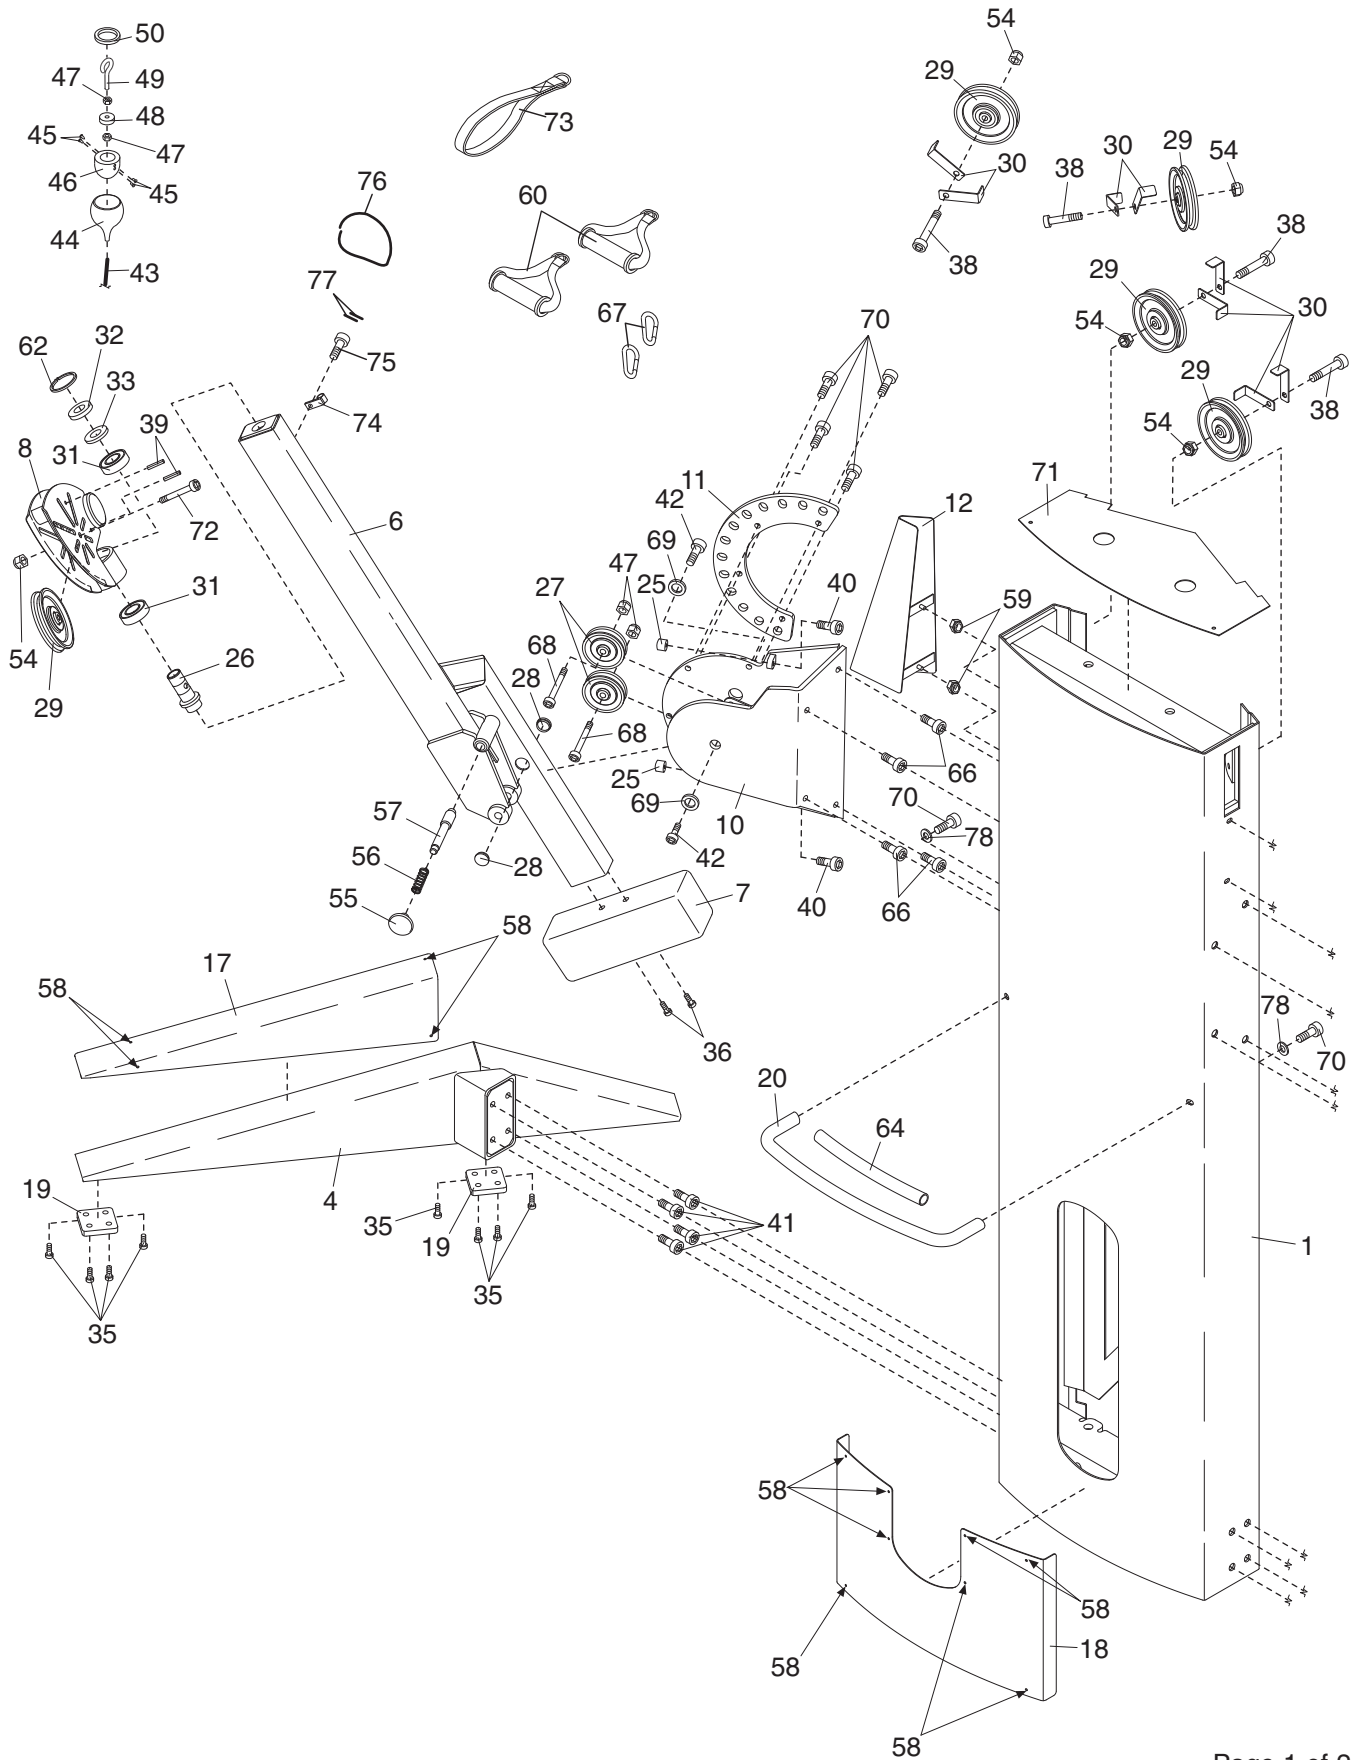

EXPLODED DRAWING—Model No. GZFM6006.4

R0205A

Bubble#	OEM Number	Description
2	GZ4549-02	ACCESS COVER
3	GZ5461	RIGHT SUPPORT LEG
4	GZ5462	LEFT SUPPORT LEG
8	GZ5001-01	SWIVEL ARM
11	GZ3144	ADJUSTMENT BRACKET
12	GZ5065-01	LEFT CABLE COVER
13	GZ3072-03	LARGE WEIGHT
14	GZ3072-02	SMALL WEIGHT
15	GZ4506	TOP WEIGHT ASSY
16	GZ3203-02	RIGHT SUPPORT LEG COVER
17	GZ3203-01	LEFT SUPPORT LEG COVER
18	GZ3202	TOWER COVER
19	GZ1517	FLOOR BUMPER
20	GZ3116	HANDLEBAR
21	GZ3248-03	WEIGHT GUIDE ROD
22	GZ1001	WEIGHT BUMPER
24	GZ1020	SMALL WEIGHT GUIDE BSHG
25	GZ1100	ARM BUMPER
26	GZ3053	TRUNNION
27	GZ1003-09	3.5" PULLEY
29	GZ1003-01	4.5" PULLEY
30	GZ3102	CABLE TRAP
31	GZ1011-01	PIVOT PULLEY BEARING
32	GZ1050	1" WASHER
33	GZ1049	1" WAVE WASHER
34	GZ1656	WEIGHT PIN
35	GZ1012-07	3/8" X 1/2" SCREW
36	GZ1013-11	3/8" X 4.5" SCKTHD SCREW
37	GZ1014-05	3/8" X 2.25" BOLT
38	GZ1013-04	3/8" X 2" BOLT
39	GZ1097	ROLL PIN
40	GZ1015-05	5/16" X 5/8" SCKTHD SCREW
41	GZ1009-01	1/2" X 1" BOLT
42	GZ1042-02	3/4" X 1/2" SHLDR BOLT
43	GZ3052-07	CABLE
44	GZ1062	RUBBER COVER
45	GZ1047	1/4 - 20 UNC SET SCREW
46	GZ3238	ALUMINUM COUPLER
47	GZ1075	3/8" JAM NUT
48	GZ1011-02	CABLE BEARING
49	GZ1070	EYEBOLT
50	GZ1018-03	1 1/8" RETAINER RING
51	GZ1084	5/8" NUT
52	GZ1085	5/8" LOCK WASHER
53	GZ1069	3/8" SERRATED LOCK WASHER
54	GZ1007	3/8" NUT