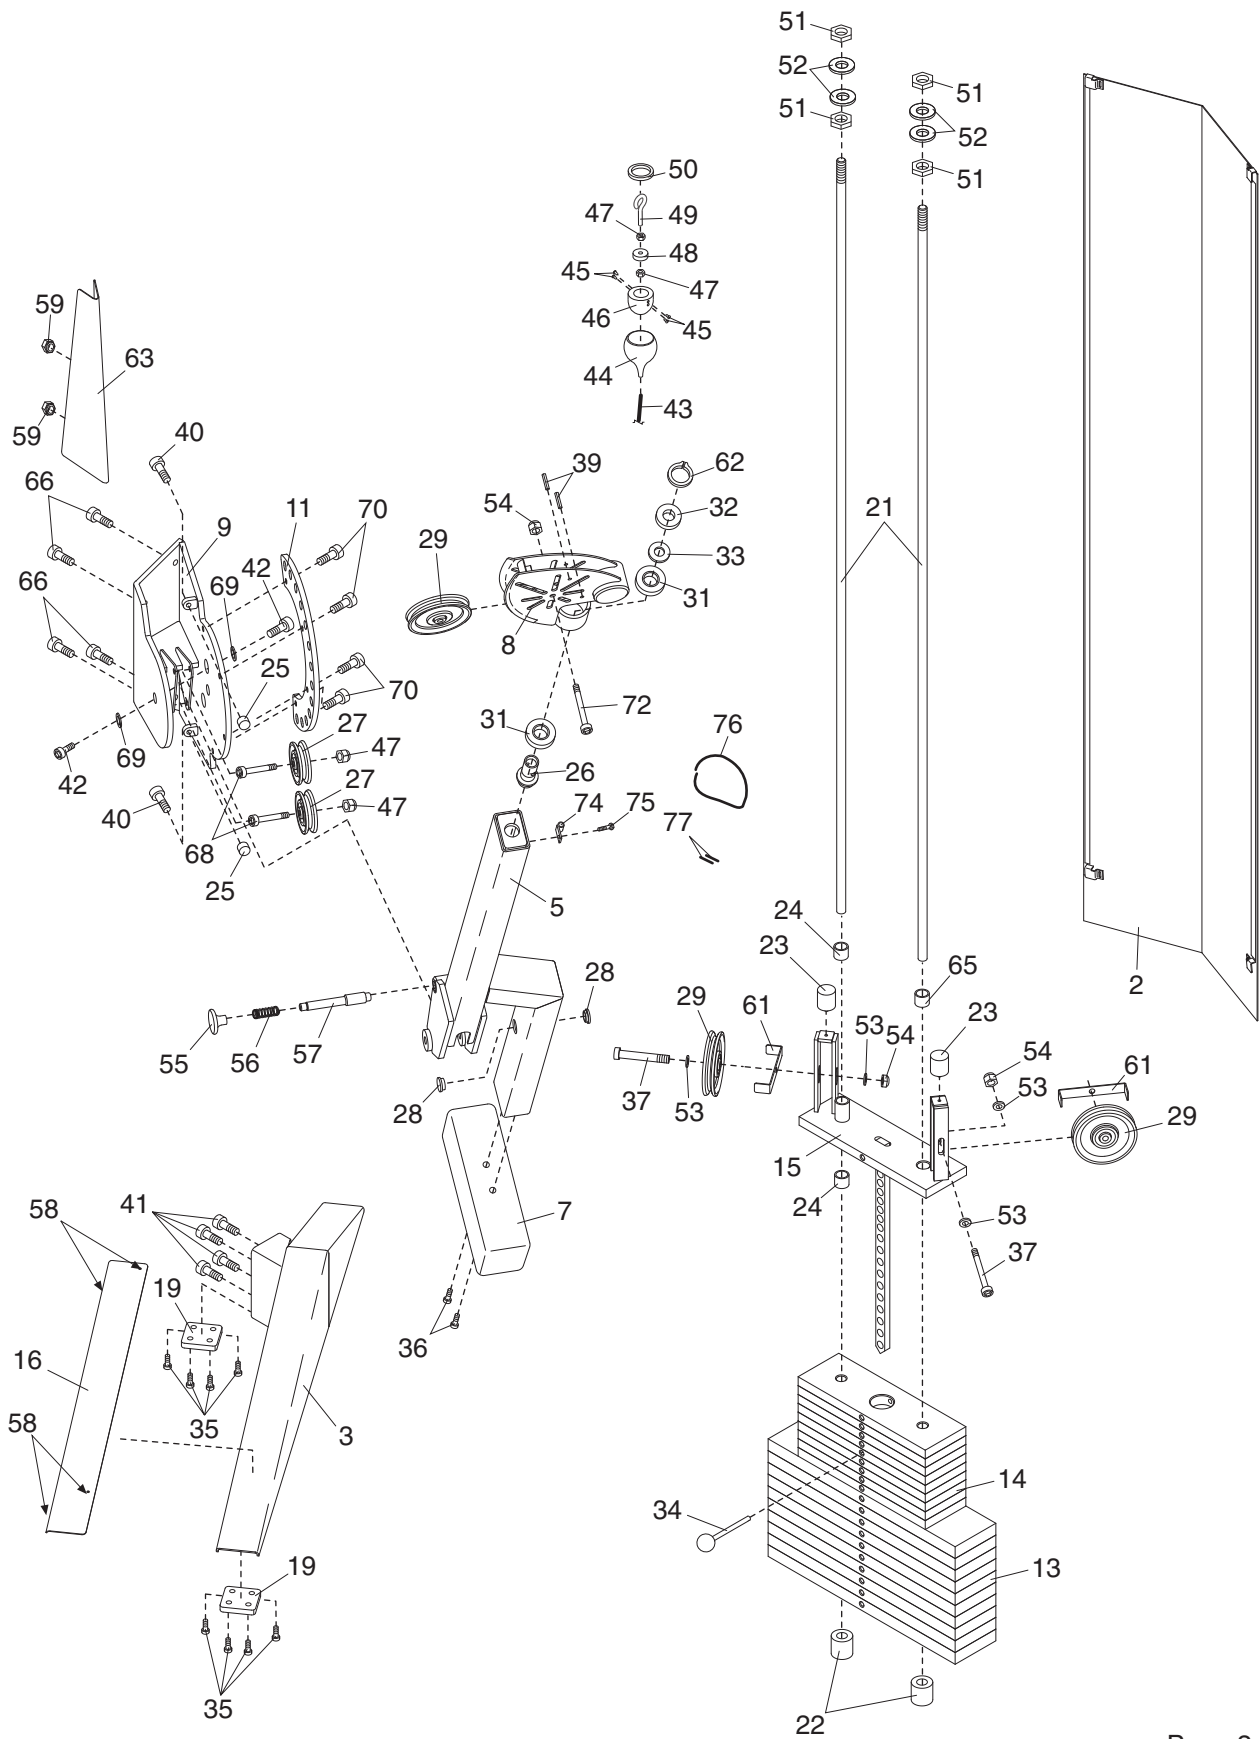

EXPLODED DRAWING—Model No. GZFM6006.4

R0205A

Bubble#	OEM Number	Description
2	GZ4549-02	ACCESS COVER
3	GZ5461	RIGHT SUPPORT LEG
4	GZ5462	LEFT SUPPORT LEG
8	GZ5001-01	SWIVEL ARM
11	GZ3144	ADJUSTMENT BRACKET
12	GZ5065-01	LEFT CABLE COVER
13	GZ3072-03	LARGE WEIGHT
14	GZ3072-02	SMALL WEIGHT
15	GZ4506	TOP WEIGHT ASSY
16	GZ3203-02	RIGHT SUPPORT LEG COVER
17	GZ3203-01	LEFT SUPPORT LEG COVER
18	GZ3202	TOWER COVER
19	GZ1517	FLOOR BUMPER
20	GZ3116	HANDLEBAR
21	GZ3248-03	WEIGHT GUIDE ROD
22	GZ1001	WEIGHT BUMPER
24	GZ1020	SMALL WEIGHT GUIDE BSHG
25	GZ1100	ARM BUMPER
26	GZ3053	TRUNNION
27	GZ1003-09	3.5" PULLEY
29	GZ1003-01	4.5" PULLEY
30	GZ3102	CABLE TRAP
31	GZ1011-01	PIVOT PULLEY BEARING
32	GZ1050	1" WASHER
33	GZ1049	1" WAVE WASHER
34	GZ1656	WEIGHT PIN
35	GZ1012-07	3/8" X 1/2" SCREW
36	GZ1013-11	3/8" X 4.5" SCKTHD SCREW
37	GZ1014-05	3/8" X 2.25" BOLT
38	GZ1013-04	3/8" X 2" BOLT
39	GZ1097	ROLL PIN
40	GZ1015-05	5/16" X 5/8" SCKTHD SCREW
41	GZ1009-01	1/2" X 1" BOLT
42	GZ1042-02	3/4" X 1/2" SHLDR BOLT
43	GZ3052-07	CABLE
44	GZ1062	RUBBER COVER
45	GZ1047	1/4 - 20 UNC SET SCREW
46	GZ3238	ALUMINUM COUPLER
47	GZ1075	3/8" JAM NUT
48	GZ1011-02	CABLE BEARING
49	GZ1070	EYEBOLT
50	GZ1018-03	1 1/8" RETAINER RING
51	GZ1084	5/8" NUT
52	GZ1085	5/8" LOCK WASHER
53	GZ1069	3/8" SERRATED LOCK WASHER
54	GZ1007	3/8" NUT